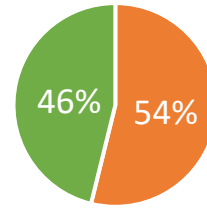

Age

■ 16-24 ■ 25-44 ■ 45-65 ■ 65+

Gender

■ Male ■ Female

Profession

■ Chartered accountant ■ Other profession
■ Other accountant ■ Support Staff

Ethnicity

■ Asian/Asian British ■ White British ■ Other White