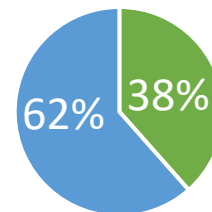

Caring Responsibilities