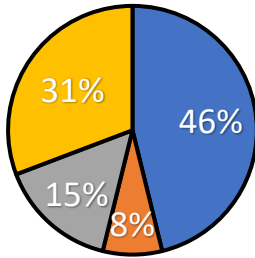

Age

■ 16-24 ■ 25-44 ■ 45-65 ■ 65+

Gender

■ Male ■ Female

Profession

■ Chartered accountant ■ Other profession
■ Other accountant ■ Support Staff

Ethnicity

■ Asian/Asian British ■ White British ■ Other White