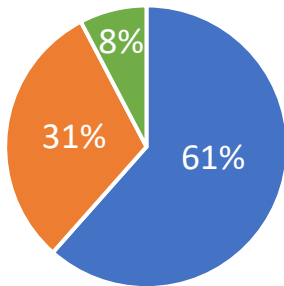

■ 16-24 ■ 25-44 ■ 45-65 ■ 65+

■ Male ■ Female

■ Chartered accountant ■ Other profession
■ Other accountant ■ Support Staff

■ Asian/Asian British ■ White British ■ Other White

Religion

■ No Religion ■ Christian ■ Prefer not to say

■ Yes ■ No