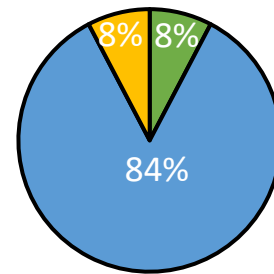

Age

■ 16-24 ■ 25-44 ■ 45-65 ■ 65+

Gender

■ Male ■ Female

Profession

■ Chartered accountant ■ Other profession
■ Other accountant ■ Support Staff

Ethnicity

■ Asian/Asian British ■ White British ■ Other White