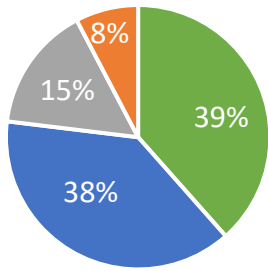

Age

■ 16-24 ■ 25-44 ■ 45-65 ■ 65+

Gender

■ Male ■ Female

Profession

■ Chartered accountant ■ Other profession
■ Other accountant ■ Support Staff

Ethnicity

■ Asian/Asian British ■ White British ■ Other White